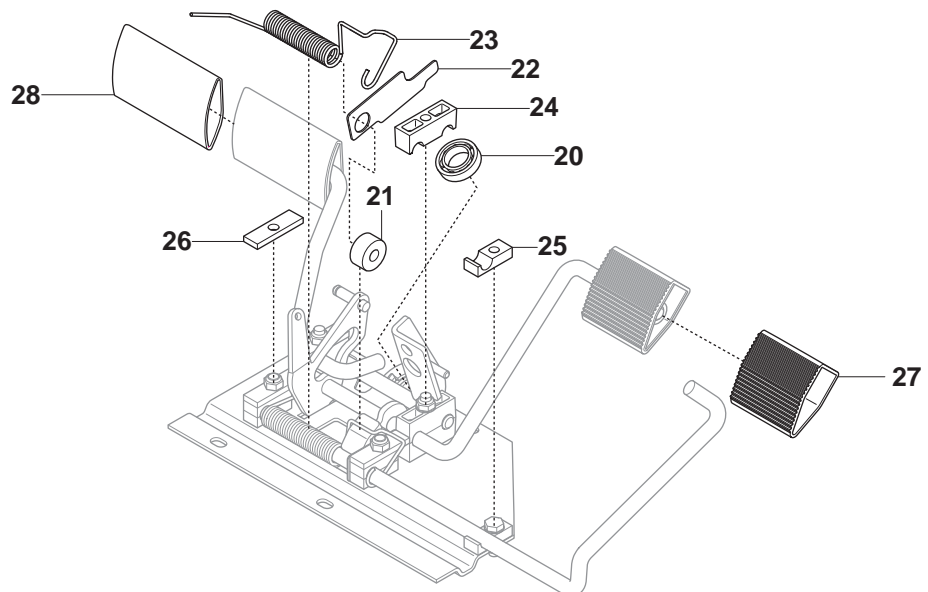

F PF21, PF21 AWD
PEDAL SYSTEM

PEDALS