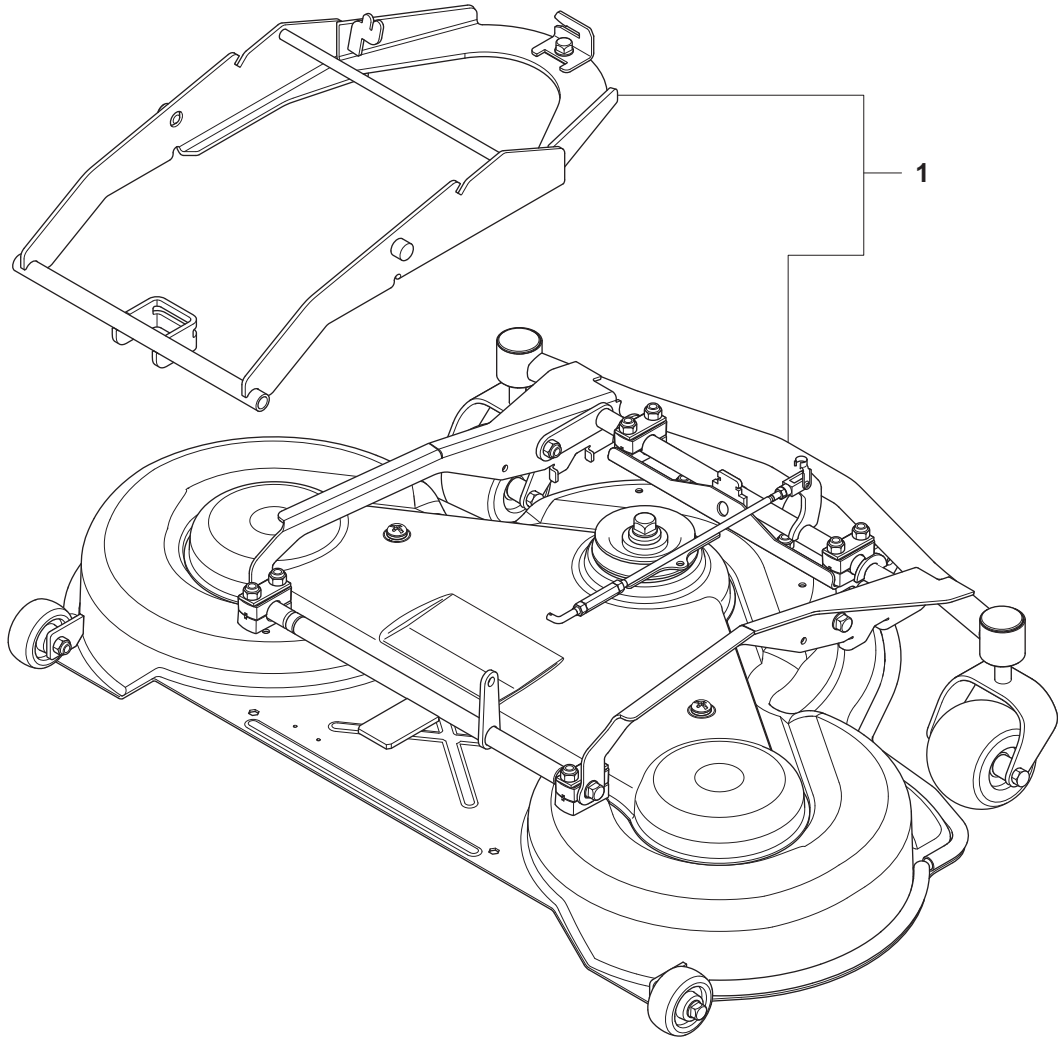

T MOWER DECK, CT112

T**MOWER DECK, CT112**

Pos.	Compl No.	Part No.	Description	Qty.	Notes
1		965 19 73-01		1	CT112

U

MOWER DECK, CT122

MOWER DECK, CT122

Pos.	Compl No.	Part No.	Description	Qty.	Notes
1		965 96 79-01		1	CT122