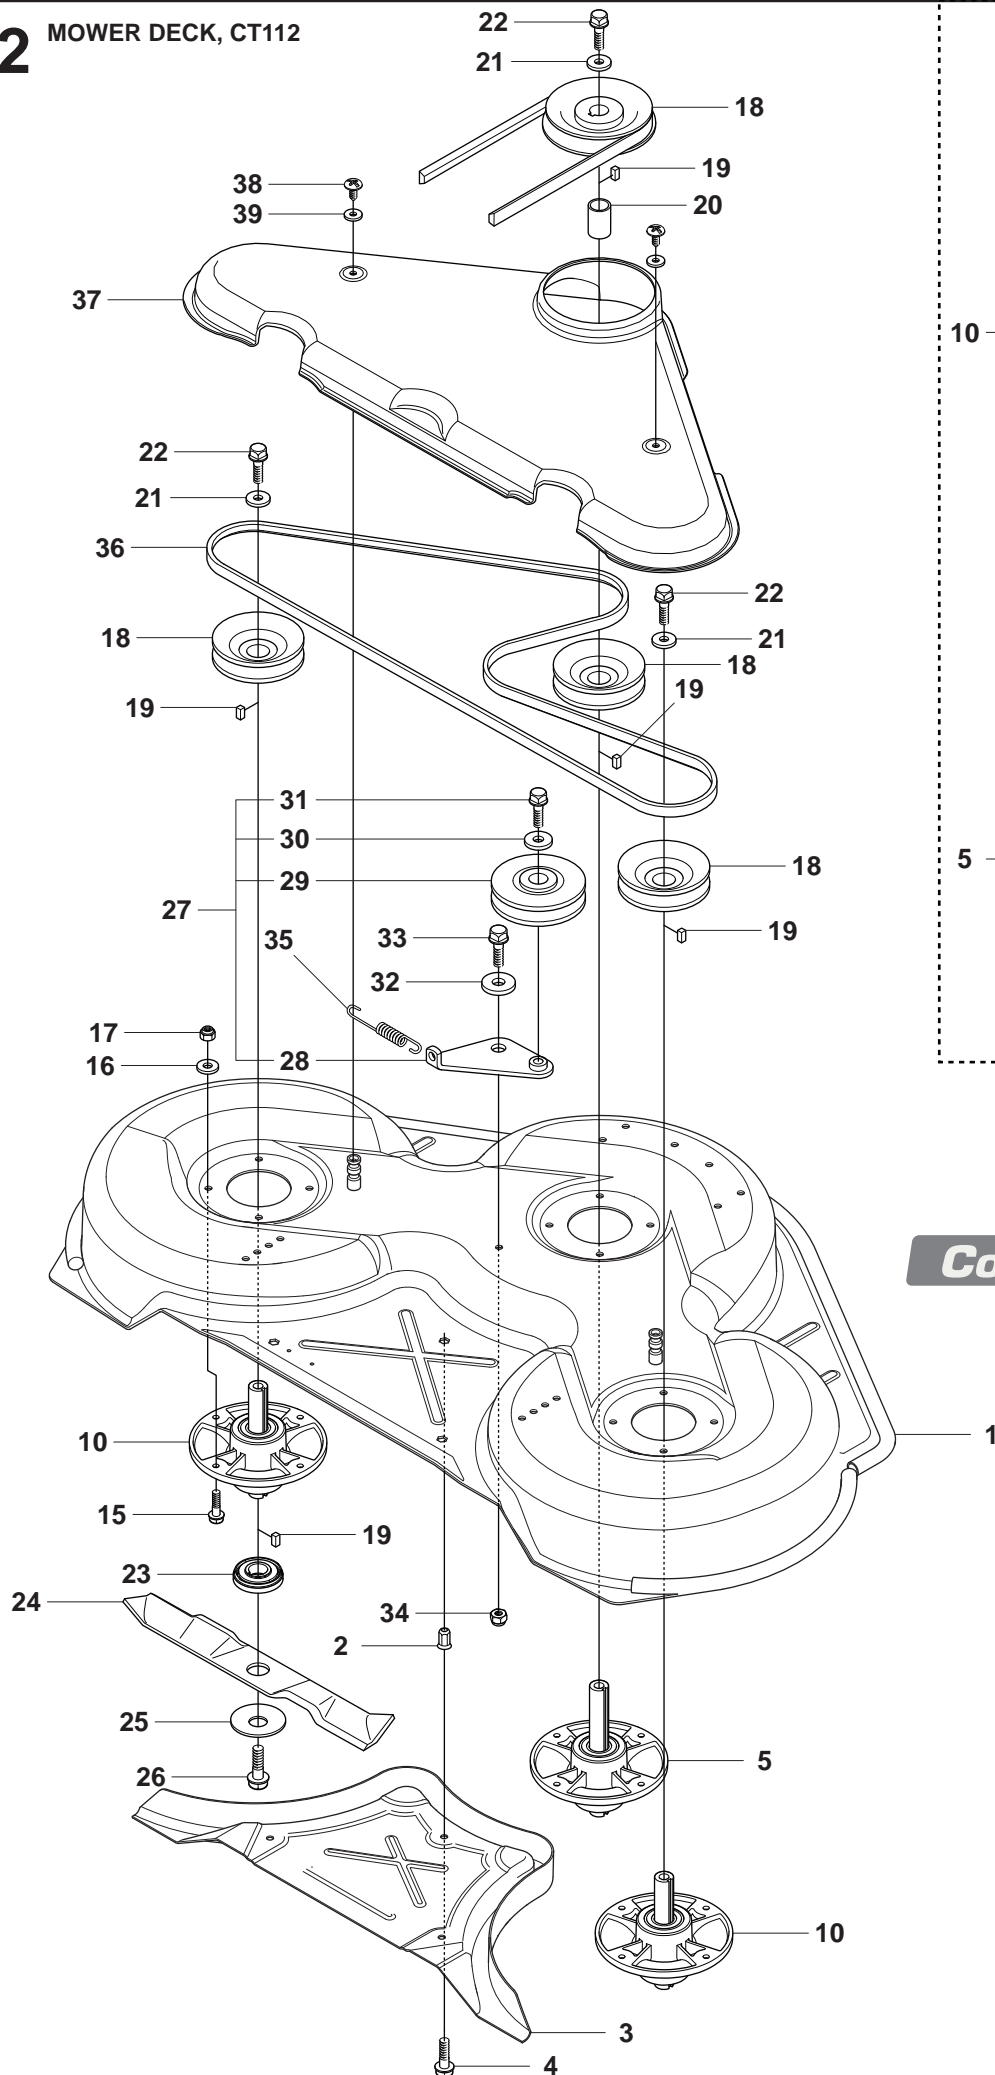

V2 MOWER DECK, CT112

73
CombiT 112

MOWER DECK, CT112

Pos.	Compl No.	Part No.	Description	Qty.	Notes
1		504 56 99-01		1	V2
2		506 91 62-01		3	V2
3		544 44 93-01		1	V2
4		506 57 01-04		3	V2
5		535 50 35-01		1	V2
6	535 50 35-01	544 06 78-01		1	V2 Centre.
7	535 50 35-01	535 42 87-01		1	V2
8	535 50 35-01	535 42 88-01		1	V2
9	535 50 35-01	738 22 05-19		2	V2
10		535 50 35-02		2	V2 Outer.
11	535 50 35-02	544 06 78-01		1	V2
12	535 50 35-02	535 42 87-02		1	V2
13	535 50 35-02	535 42 88-01		1	V2
14	535 50 35-02	738 22 05-19		2	V2
15		535 42 38-01		12	V2
16		734 11 64-01		12	V2
17		732 21 18-01		12	V2
18		535 42 90-01		4	V2
19		506 53 35-01		7	V2
20		535 42 88-01		1	V2
21		535 42 92-01		3	V2
22		725 25 42-51		3	V2
23		535 50 42-01		3	V2
24		544 10 27-01		3	V2
25		506 79 23-02		3	V2
26		725 25 42-51		3	V2
27		506 54 07-01		1	V2
28	506 54 07-01	506 51 95-01		1	V2
29	506 54 07-01	506 53 27-01		1	V2
30	506 54 07-01	734 11 64-41		1	V2
31	506 54 07-01	506 55 83-02		1	V2
32		506 91 87-02		1	V2
33		725 24 51-71		1	V2
34		732 21 18-01		1	V2
35		506 53 31-01		1	V2
36		544 11 33-01		1	V2
37		544 09 62-01		1	V2
38		506 98 26-01		2	V2
39		506 55 97-01		2	V2
40		502 64 21-02		1	V1
41		725 24 51-71		4	V1
42		732 21 18-01		4	V1
43		502 64 18-02		1	V1
44		502 64 19-02		1	V1
45		506 86 96-01		8	V1
46		506 81 38-01		4	V1
47		725 24 61-51		8	V1
48		732 21 18-01		8	V1
49		504 81 27-01		1	V1
50		502 64 23-01		1	V1
51		506 83 98-03		1	V1
52		721 61 83-01		1	V1
53		502 64 20-02		1	V1
54		738 21 04-04		4	V1
55		535 50 59-01		2	V1
56	535 50 59-01	535 50 46-01		1	V1
57	535 50 59-01	506 96 30-01		1	V1
58	535 50 59-01	506 81 08-02		1	V1
59	535 50 59-01	506 87 41-02		2	V1
60	535 50 59-01	725 25 19-51		1	V1
61	535 50 59-01	732 21 20-51		1	V1
62		506 50 48-05		2	V1
63		506 57 01-04		2	V1
64		734 11 64-41		2	V1